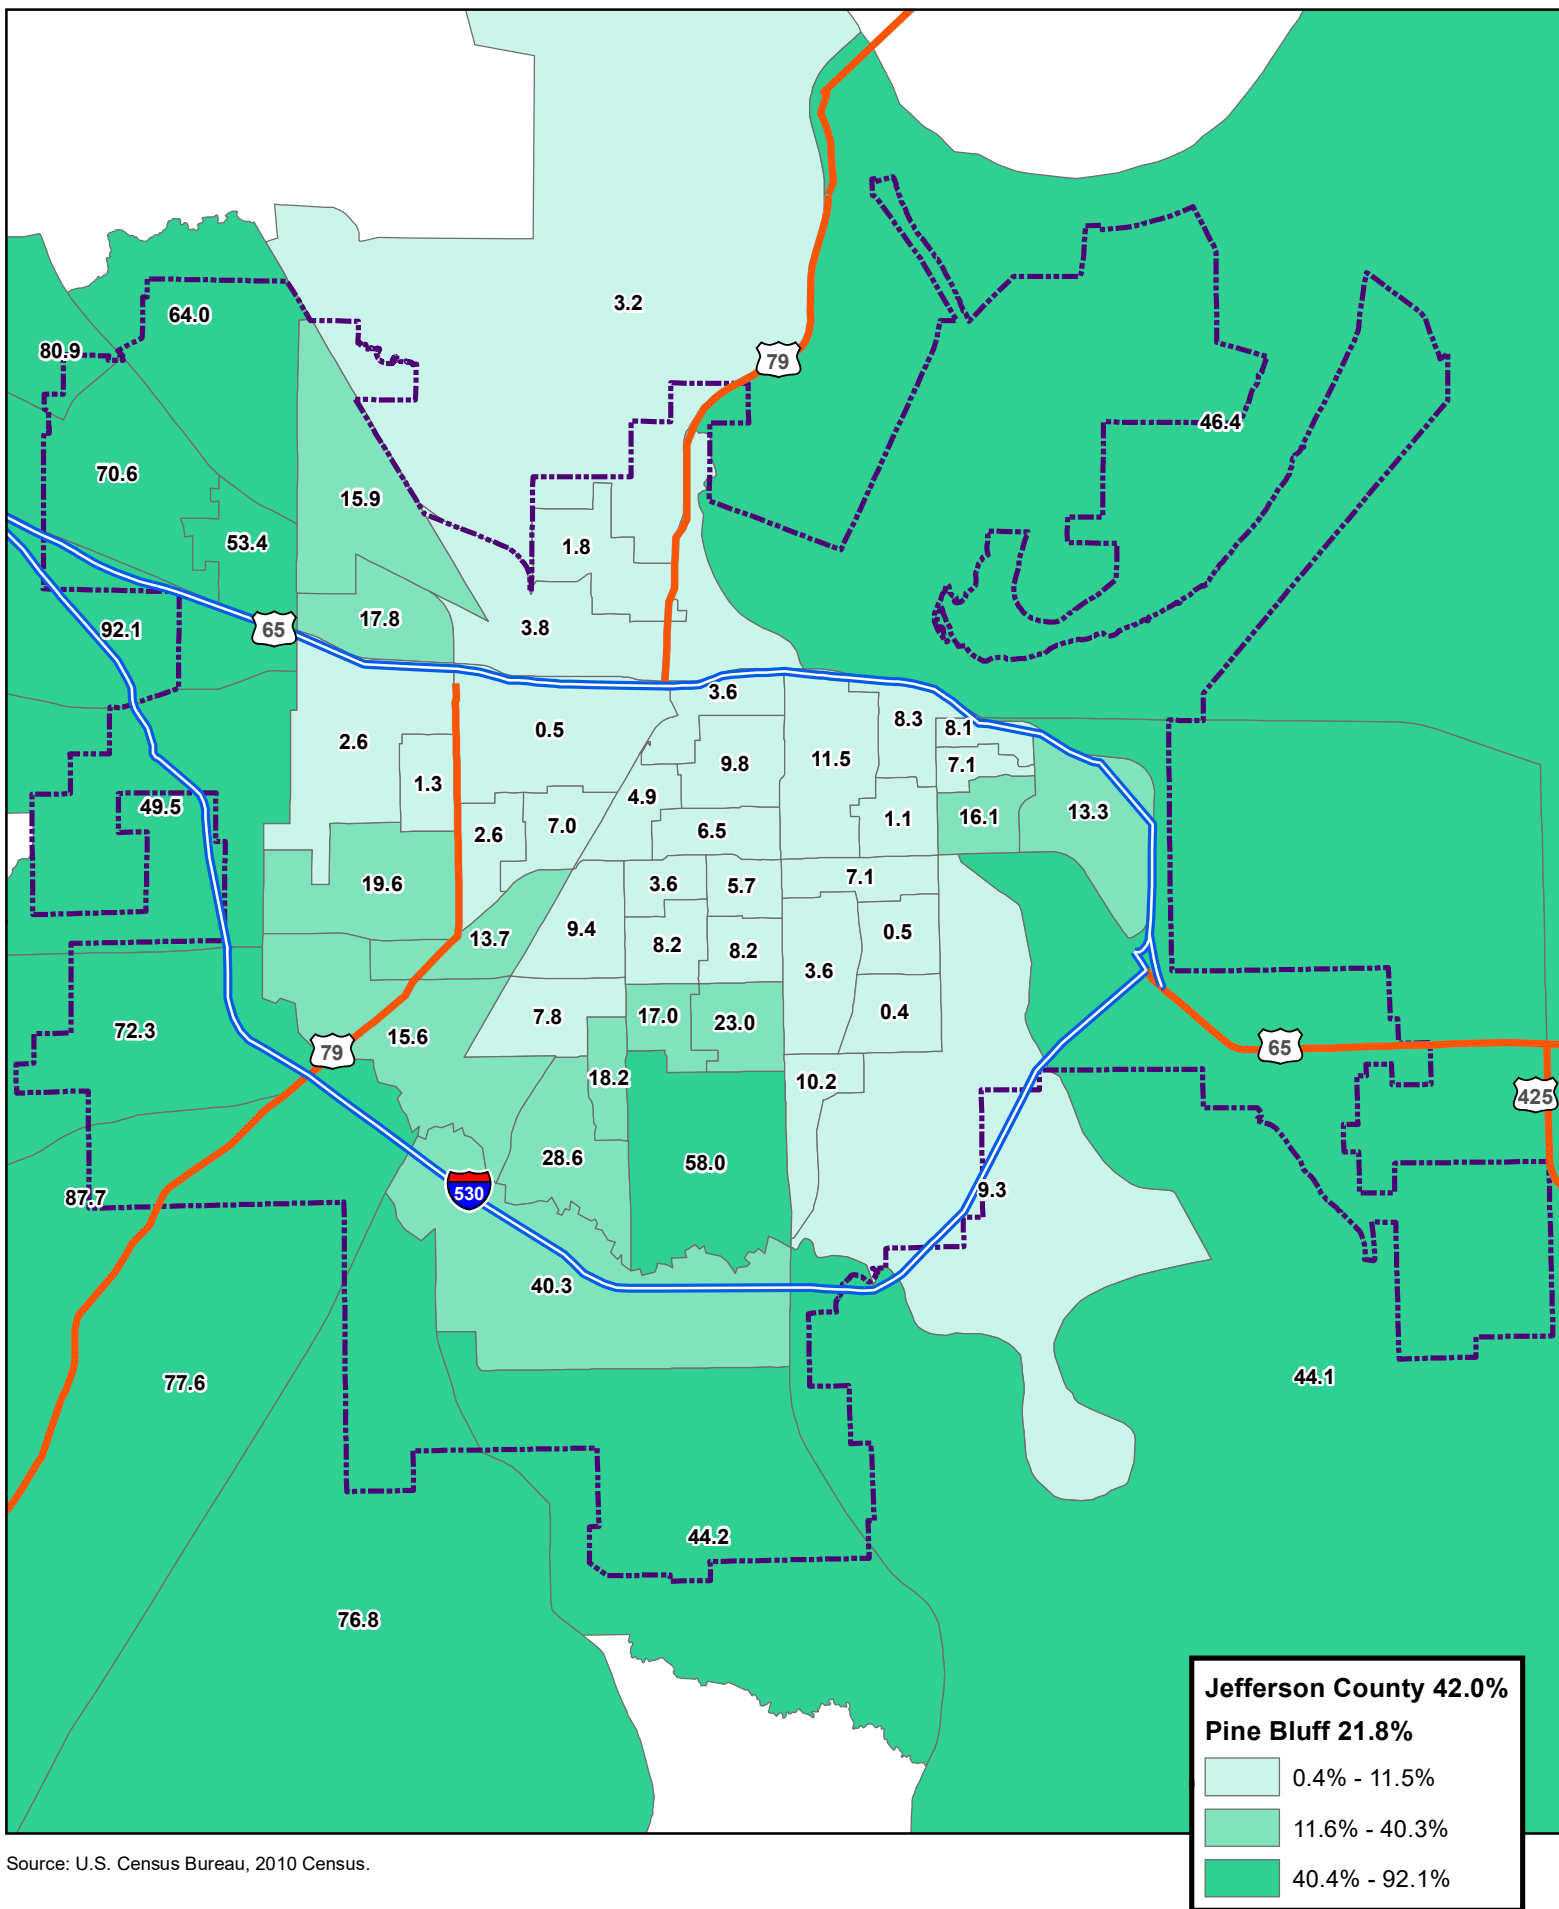

White Population as a Percent of Total Population; Pine Bluff by Block Group: 2010

Source: U.S. Census Bureau, 2010 Census.